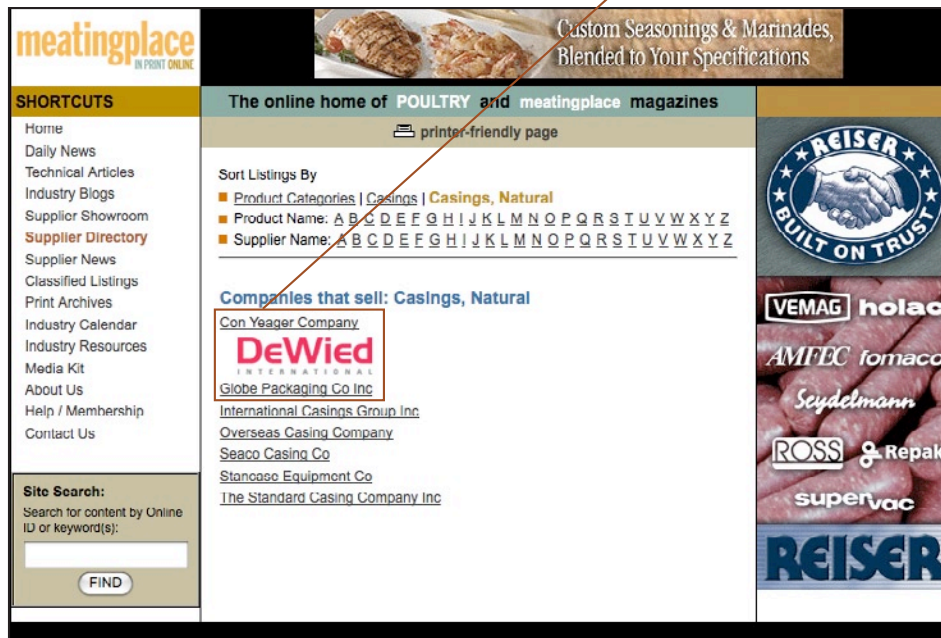

## Web Logo Stopper Ad

Your company's logo appears within each product listing in the online supplier directory, enhancing your presence and providing a direct link from Meatingplace.com's electronic directory to your web site. Web Logo Stoppers are ideal for driving traffic to your Web site and branding.